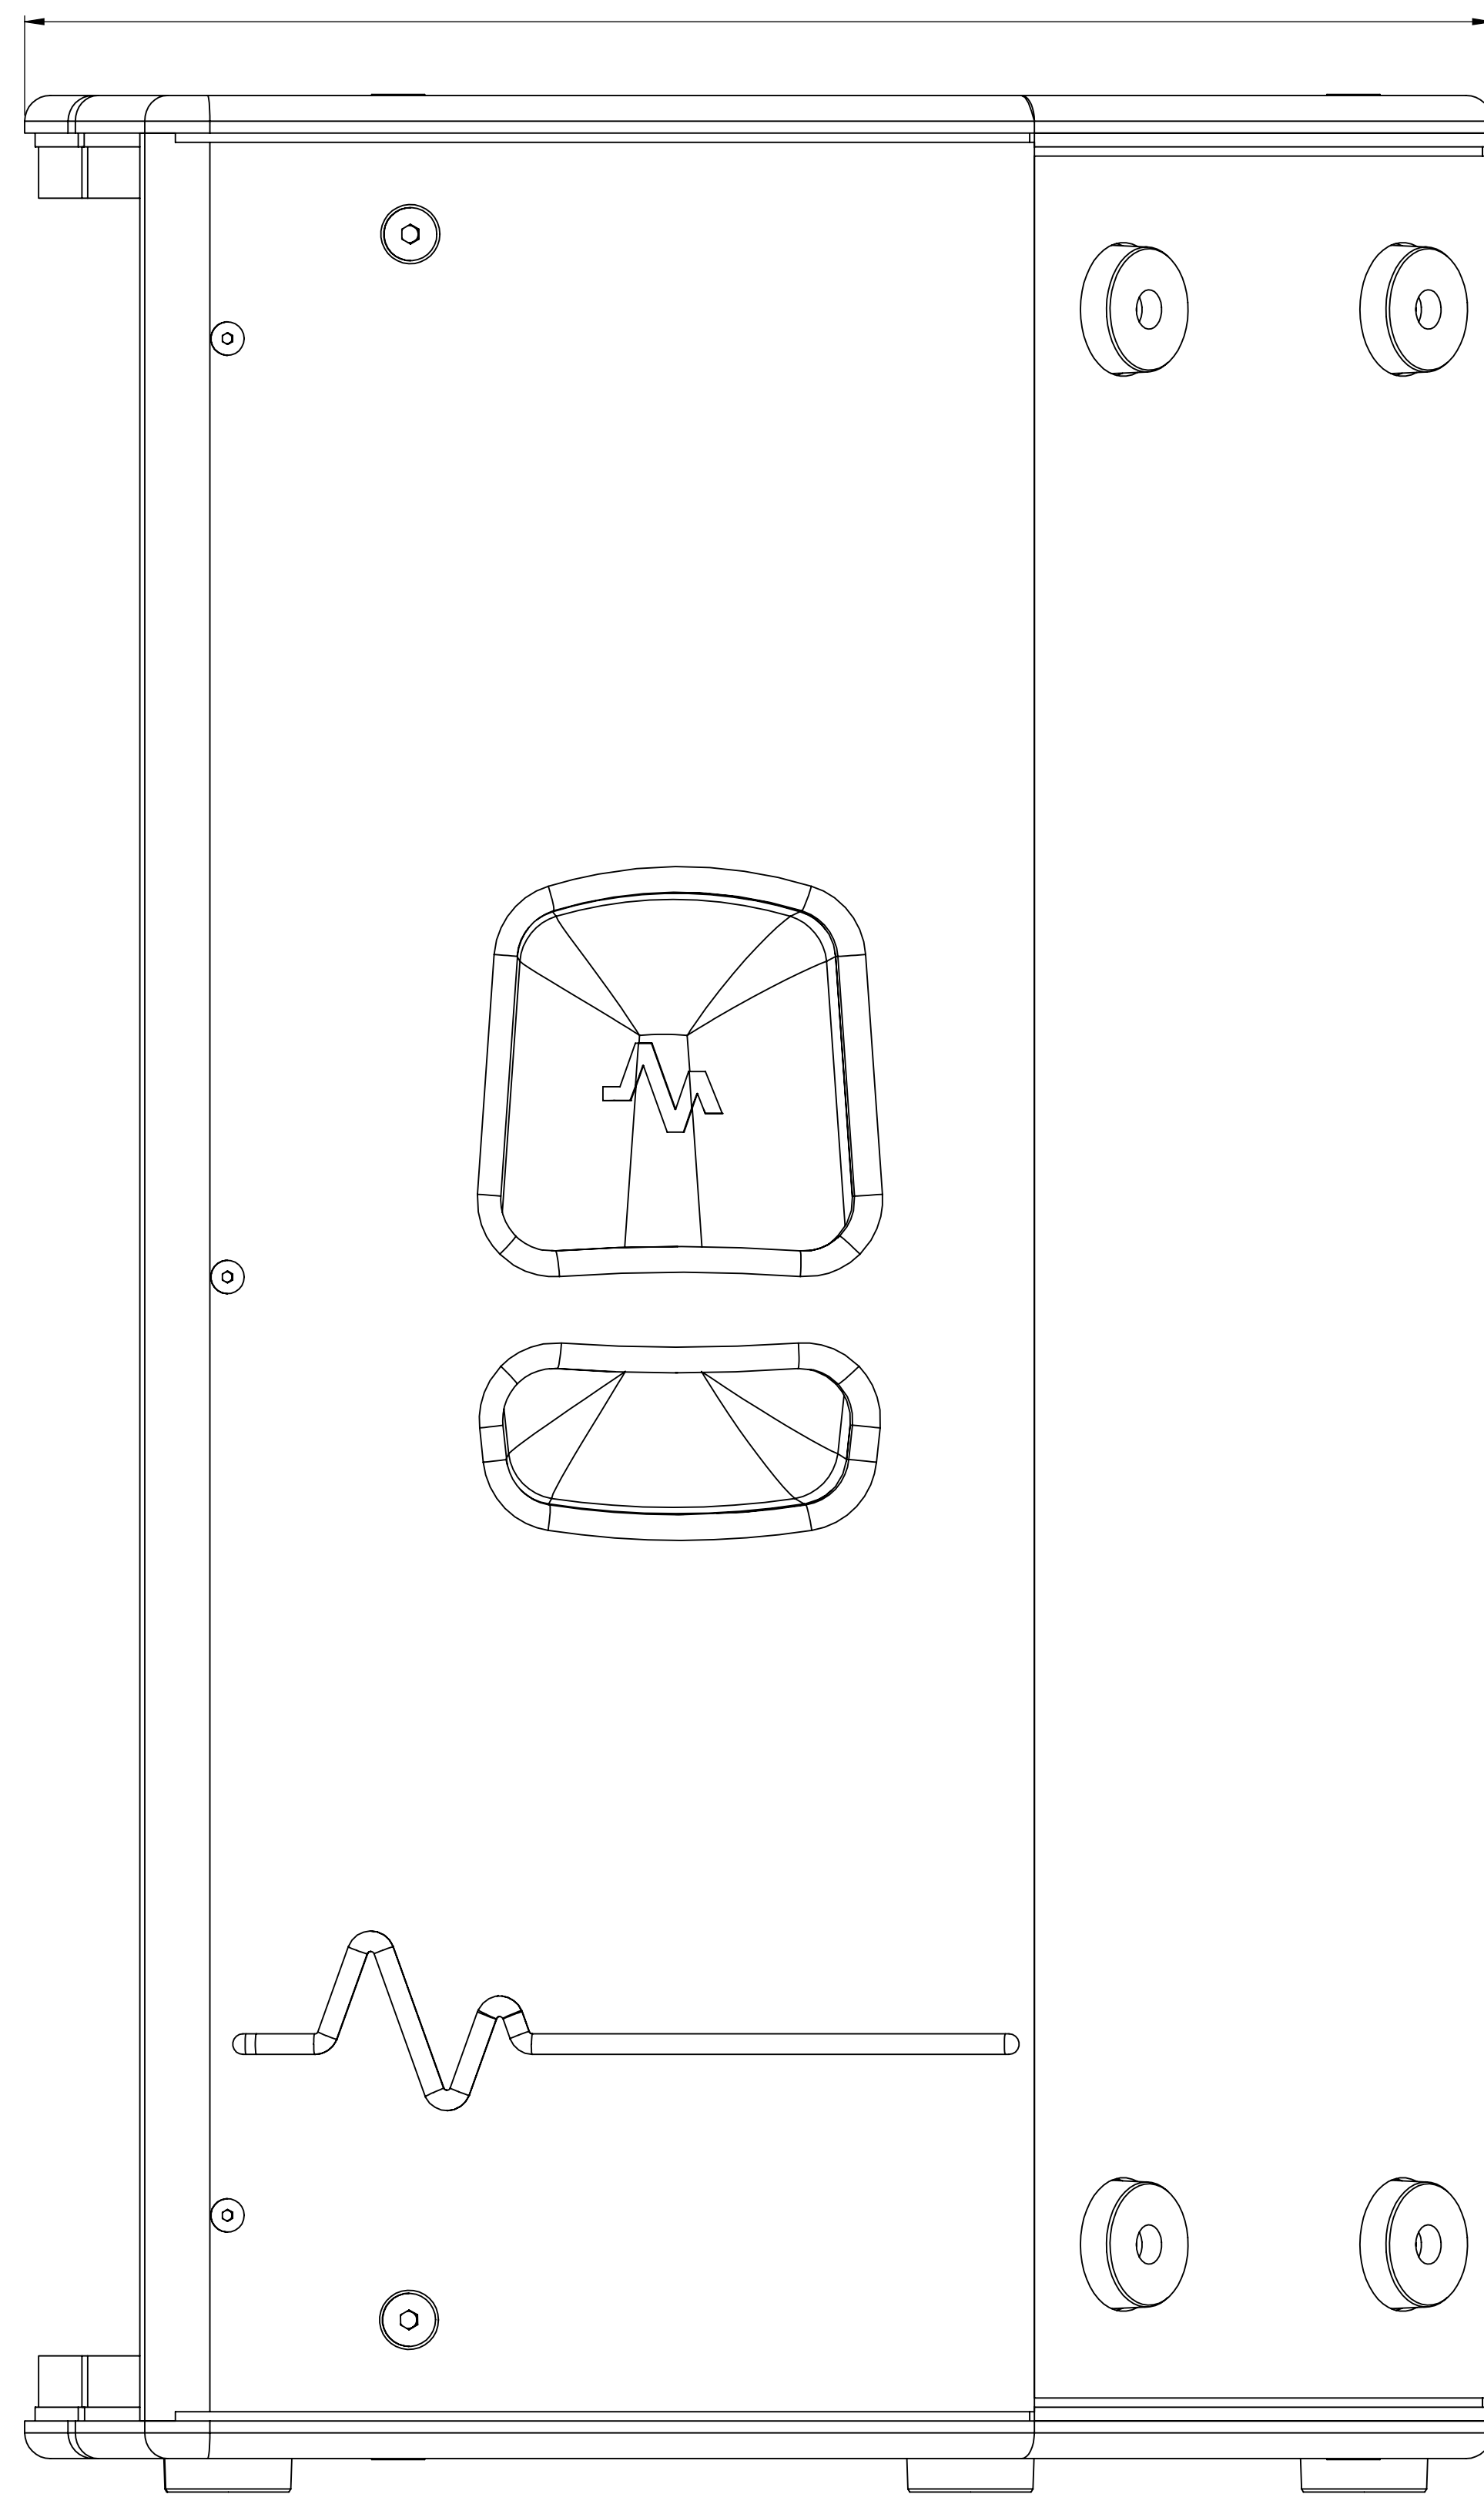

# AVA Pro Audio

15" Two way passive speaker 1200W program input power rating

<b>Part number: P151 - V2 - 9903</b>	Weight: 28.5 (kg)	Scale: 1:1.7 SIZE: A0	REVISION: R12	Volume: 75 (L)	MATERIAL: Birch plywood 15mm
Maximum SPL: 135 dB	Dimension: [428*430*690]	Sheet metal Thickness: 1.5mm    Structural Steel			<b>Project: P151</b>
Frequency response: 55(Hz) - 20 K(Hz)	Chamfer/Radius: [19.5-9]				
Speakon input/output connectors	Angle: [45-22.5]	Color    Epoxy    Black			
Drawn by:	Date:	White			
Checked by:	Date:	<b>PROPRIETARY AND CONFIDENTIAL</b> THE INFORMATION CONTAINED IN THIS DRAWING IS THE SOLE PROPERTY OF <b>AVA PRO AUDIO</b> . ANY REPRODUCTION IN PART OR AS A WHOLE WITHOUT THE WRITTEN PERMISSION OF <b>AVA PRO AUDIO</b> IS PROHIBITED.			
Revised by:	Date:				