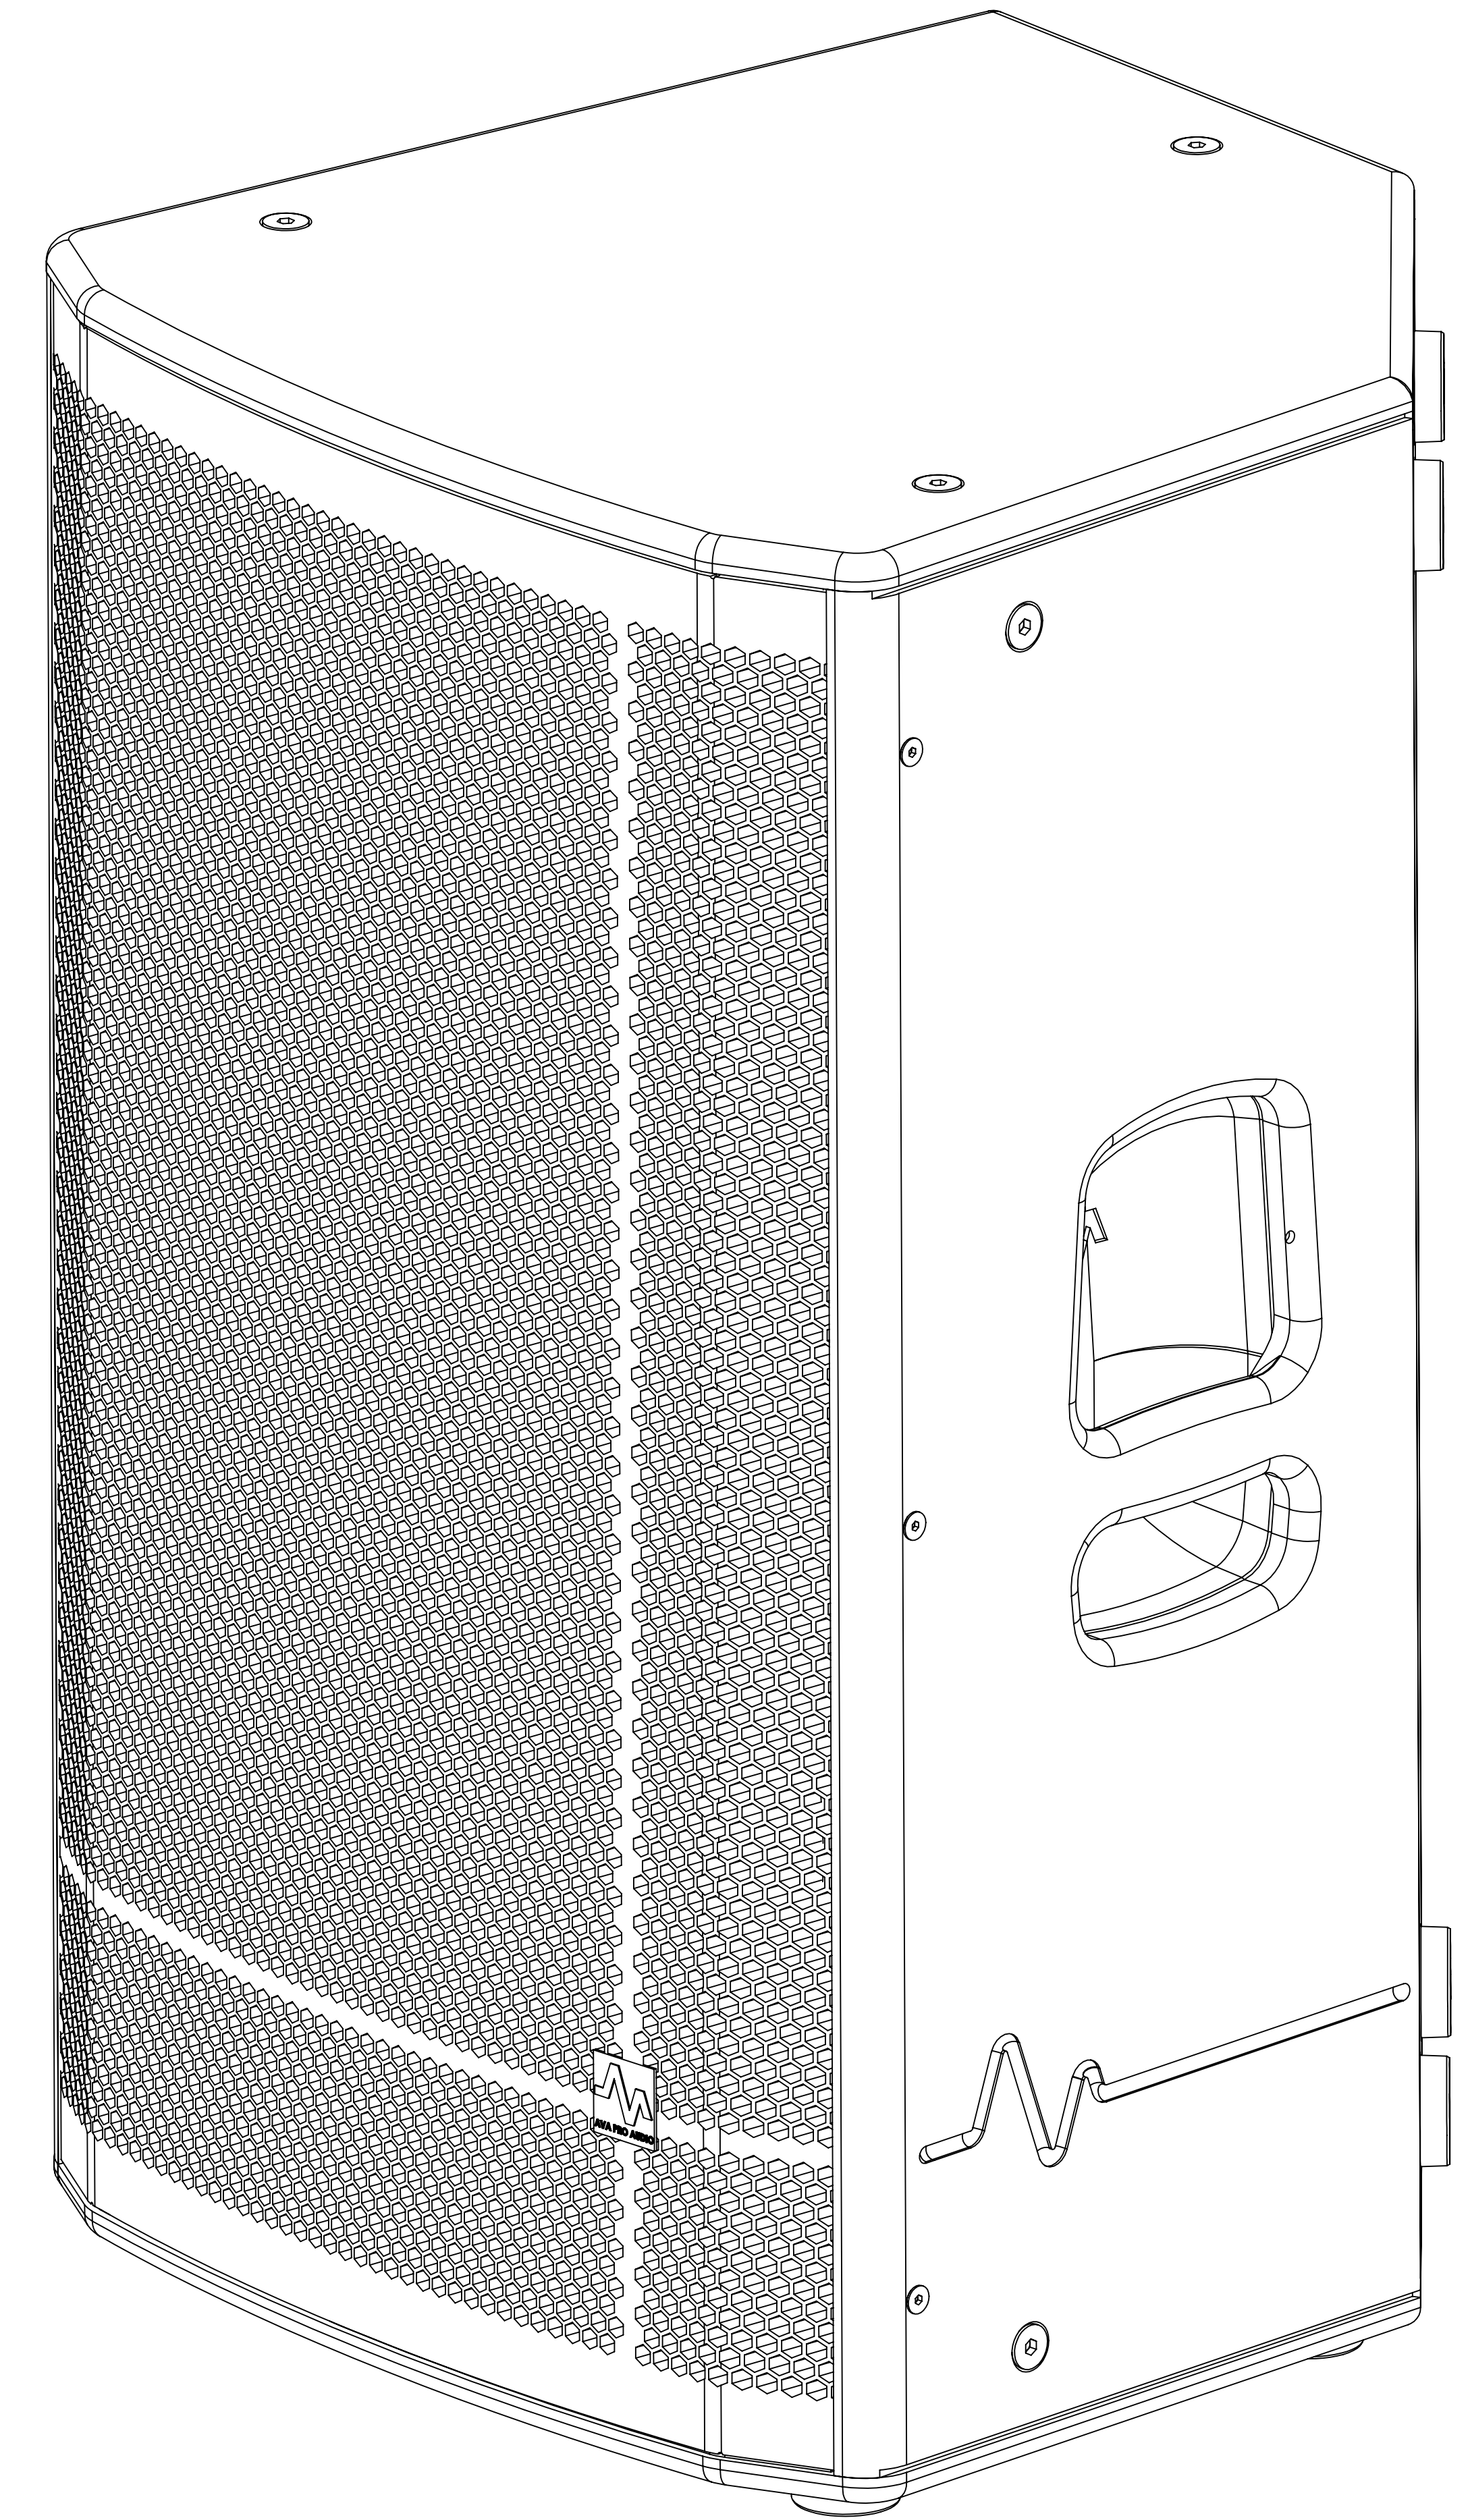

# AVA Pro Audio

15" Two way passive speaker 1200W program input power rating

<b>Part number: P151 - V2 - 9903</b>	Weight: 28.5 (kg)	Scale: 1:1.7 SIZE: A0	REVISION: R12	Volume: 75 (L)	MATERIAL: Birch plywood 15mm
Maximum SPL: 135 dB	Dimension: [428*430*690]	Sheet metal Thickness: 1.5mm    Structural Steel			<b>Project: P151</b>
Frequency response: 55(Hz) - 20 K(Hz)	Chamfer/Radius: [19.5-9]				
Speakon input/output connectors	Angle: [45-22.5]	Color    Epoxy    Black			
Drawn by:	Date:	White			
Checked by:	Date:	<b>PROPRIETARY AND CONFIDENTIAL</b> THE INFORMATION CONTAINED IN THIS DRAWING IS THE SOLE PROPERTY OF <b>AVA PRO AUDIO</b> . ANY REPRODUCTION IN PART OR AS A WHOLE WITHOUT THE WRITTEN PERMISSION OF <b>AVA PRO AUDIO</b> IS PROHIBITED.			
Revised by:	Date:				