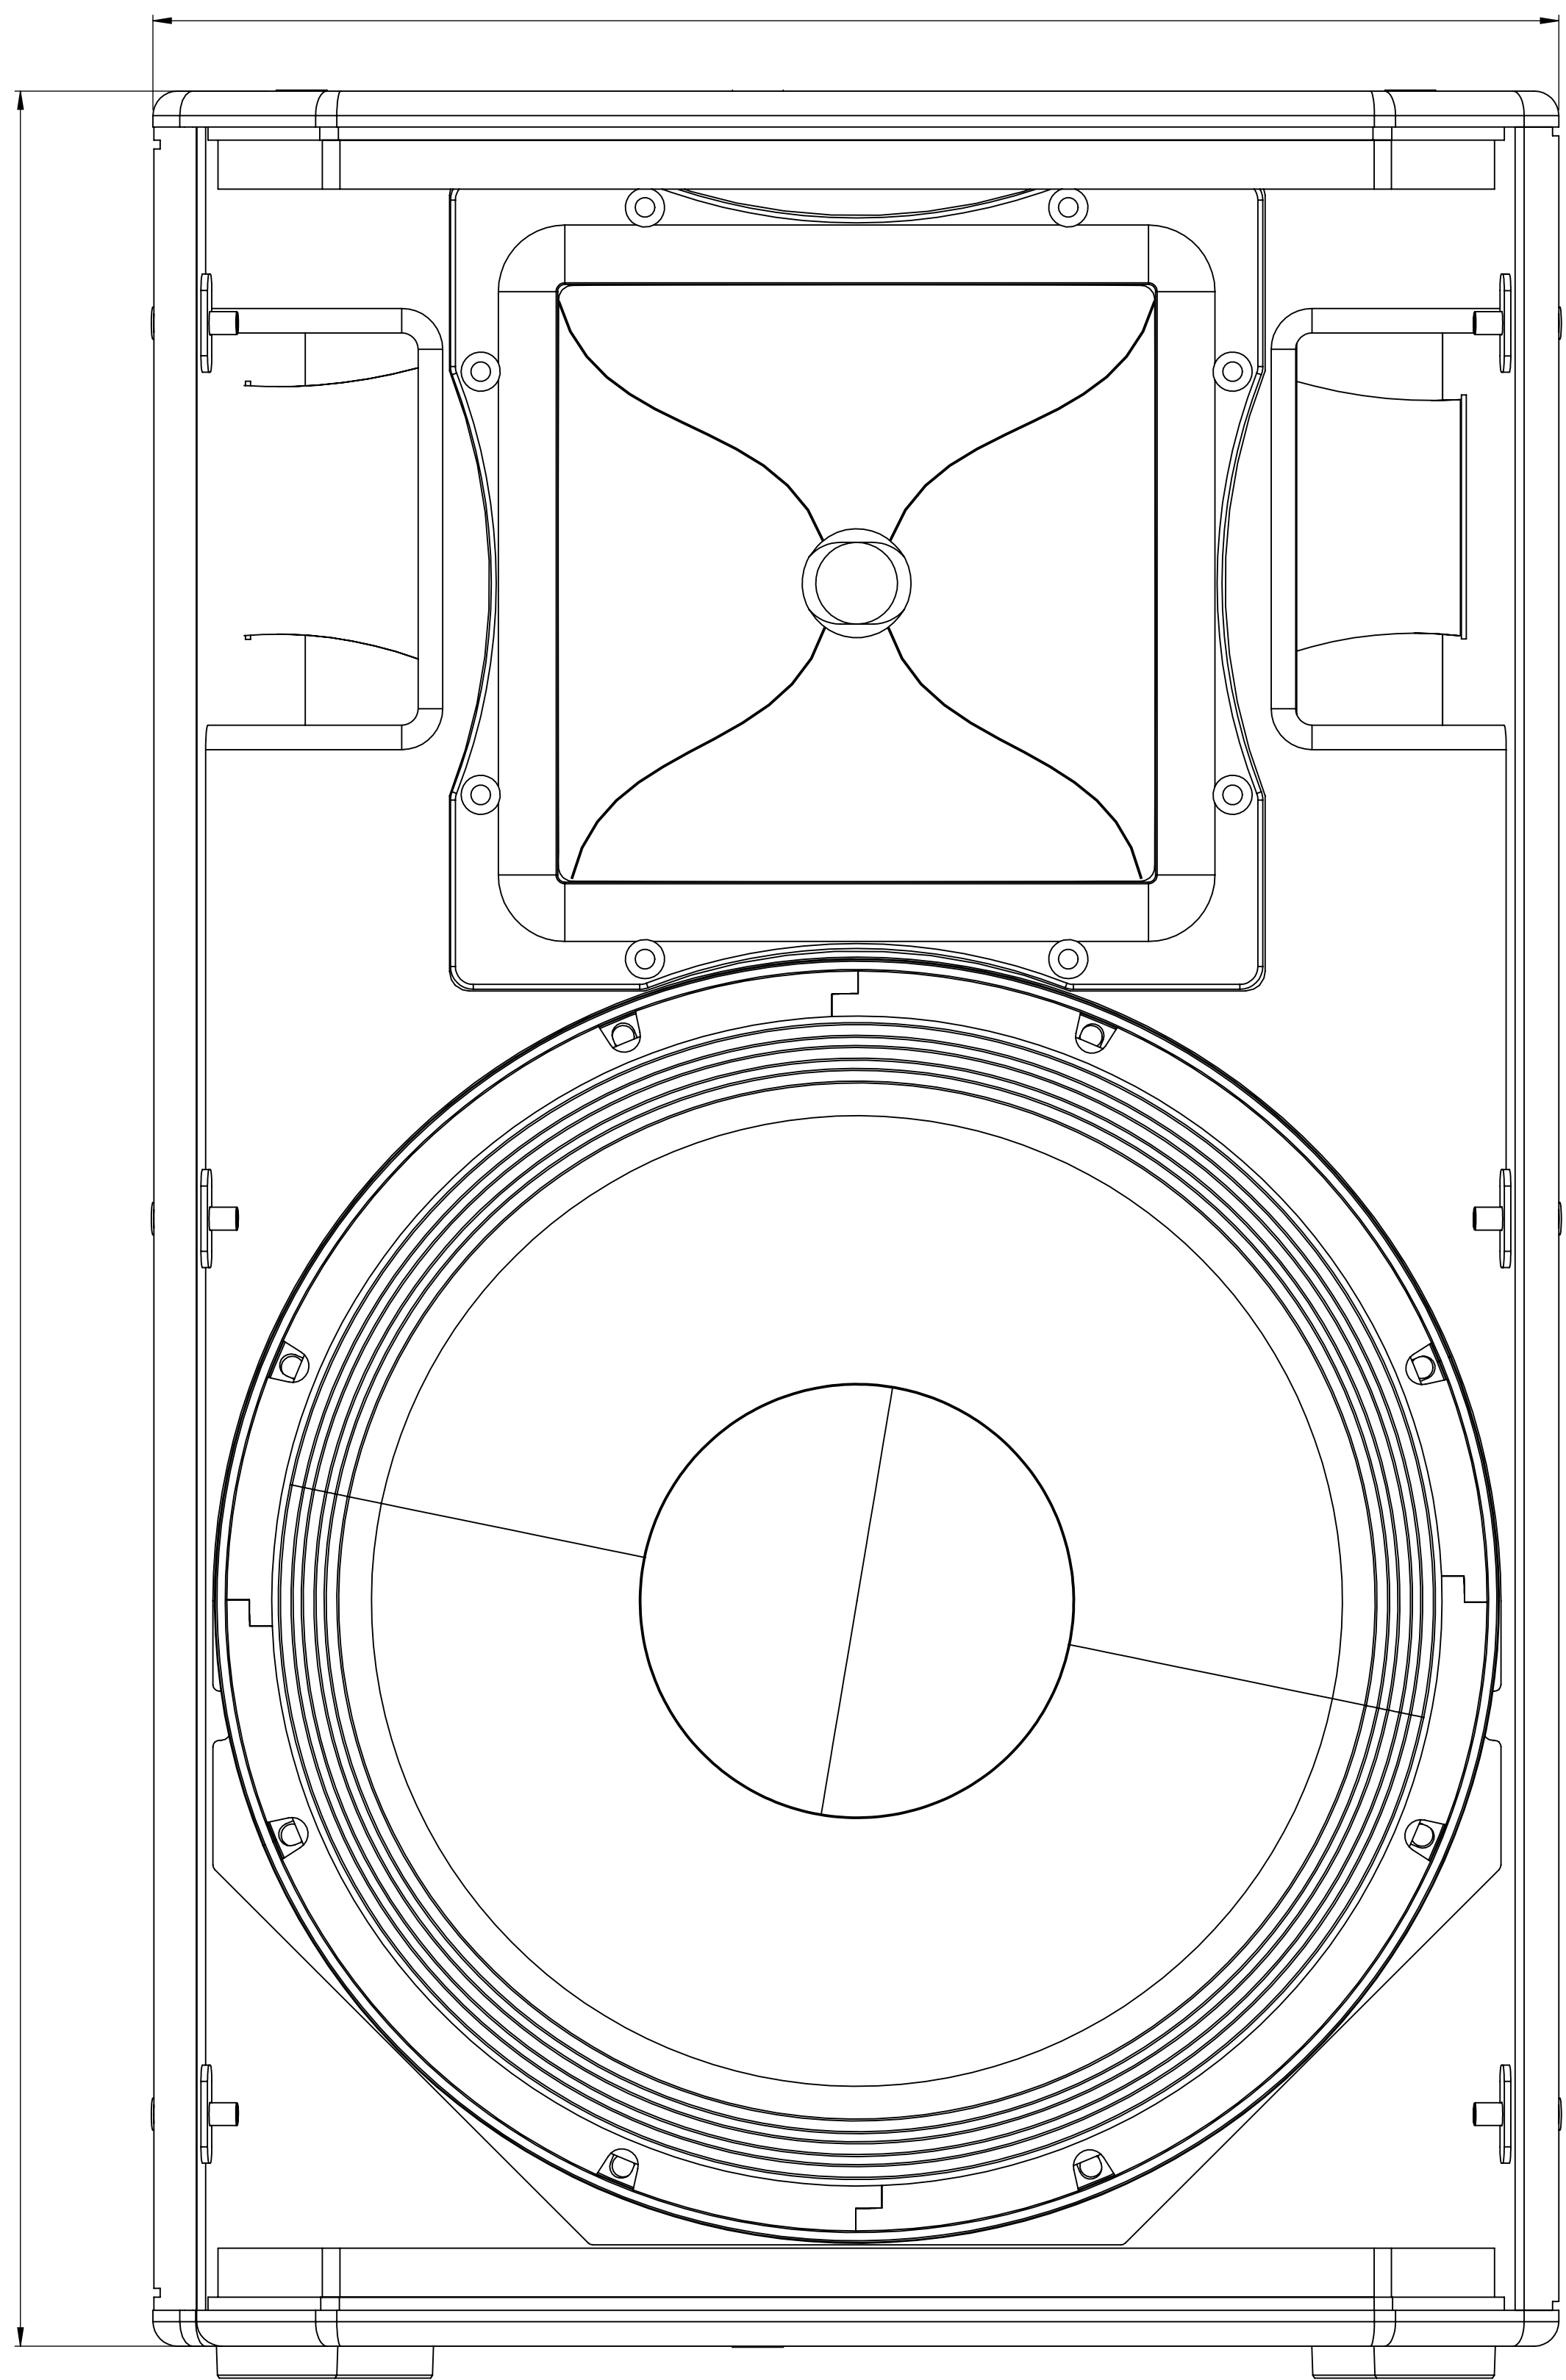

430.01
690.00