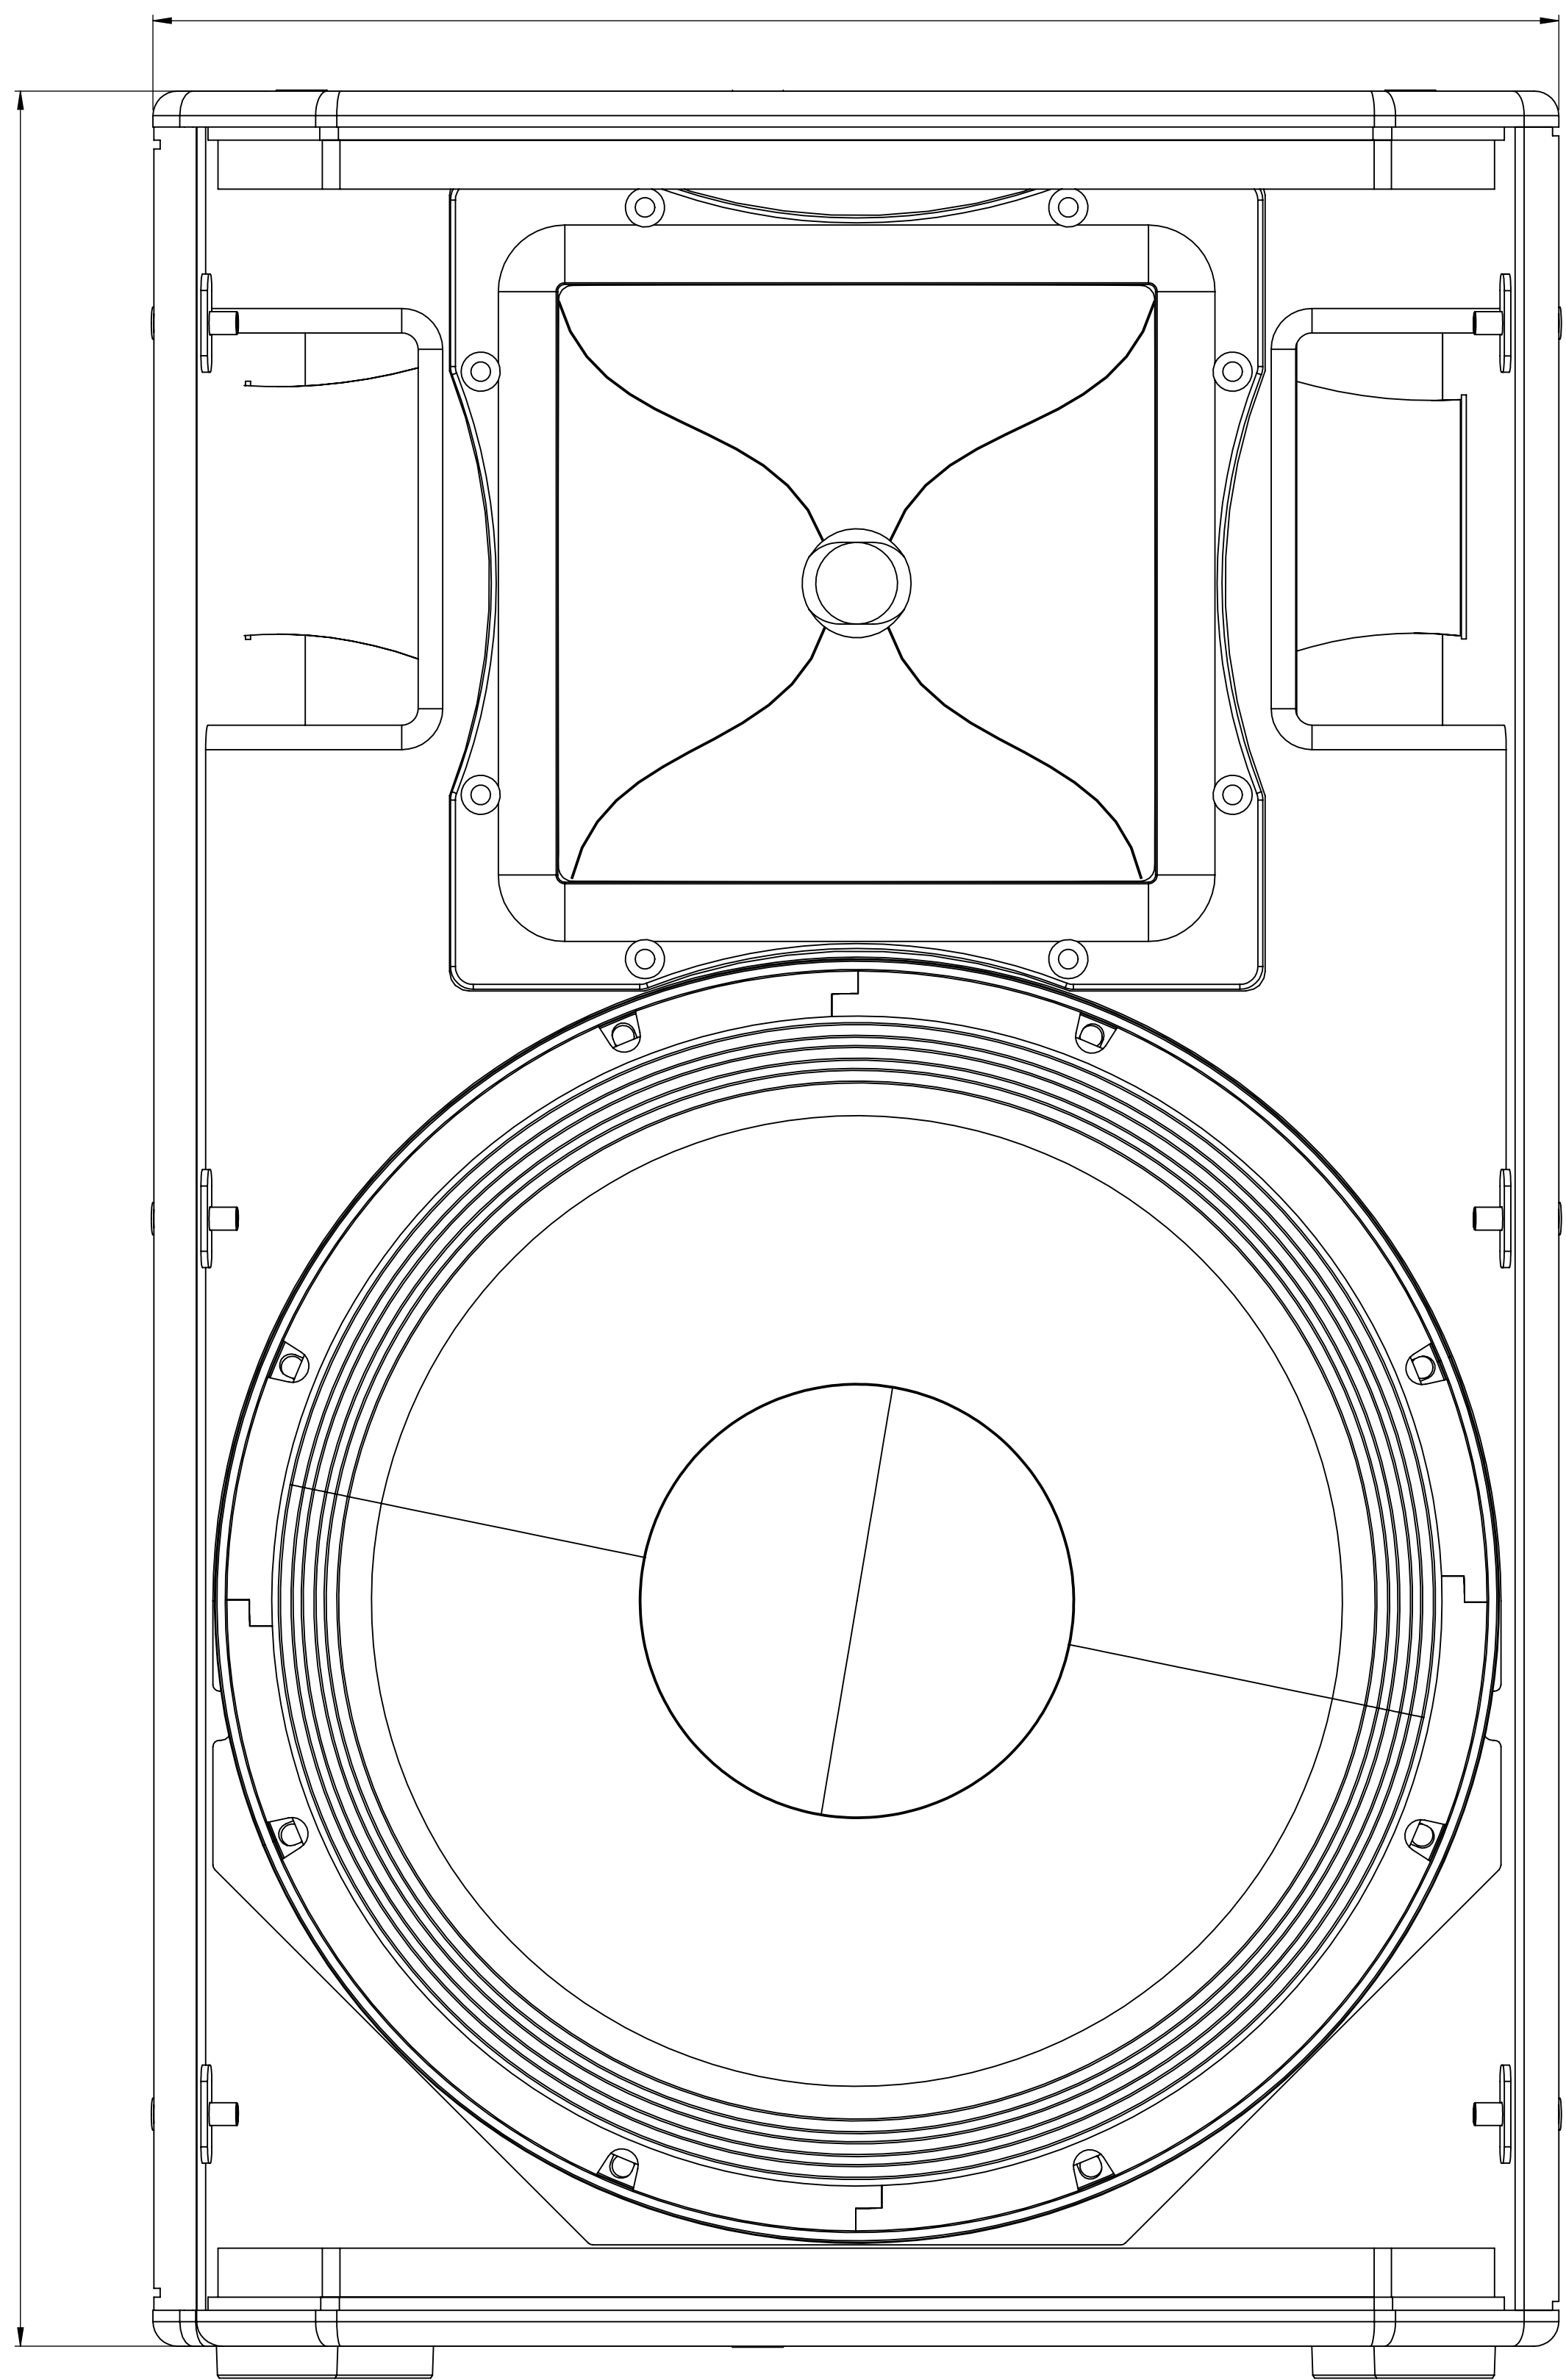

430.01

690.00

428.44

AVA Pro Audio

15" Two way passive speaker 1300W program input power rating

Part number: P152 - V2 - 9903	Weight: 28.8 (kg)	Scale: 1:1.7 SIZE: A0	REVISION: R12	Volume: 75 (L)	MATERIAL: Birch plywood 15mm
Maximum SPL: 136 dB	Dimension: [428*430*690]	Sheet metal			Project: P152
Frequency response: 55(Hz) - 20 K(Hz)	Chamfer/Radius: [19.5-9]				
Speakon input/output connectors	Angle: [45-22.5]	Color	Epoxy	Black	
Drawn by:	Date:	White			
Checked by:	Date:	PROPRIETARY AND CONFIDENTIAL THE INFORMATION CONTAINED IN THIS DRAWING IS THE SOLE PROPERTY OF AVA PRO AUDIO . ANY REPRODUCTION IN PART OR AS A WHOLE WITHOUT THE WRITTEN PERMISSION OF AVA PRO AUDIO IS PROHIBITED.			
Revised by:	Date:				