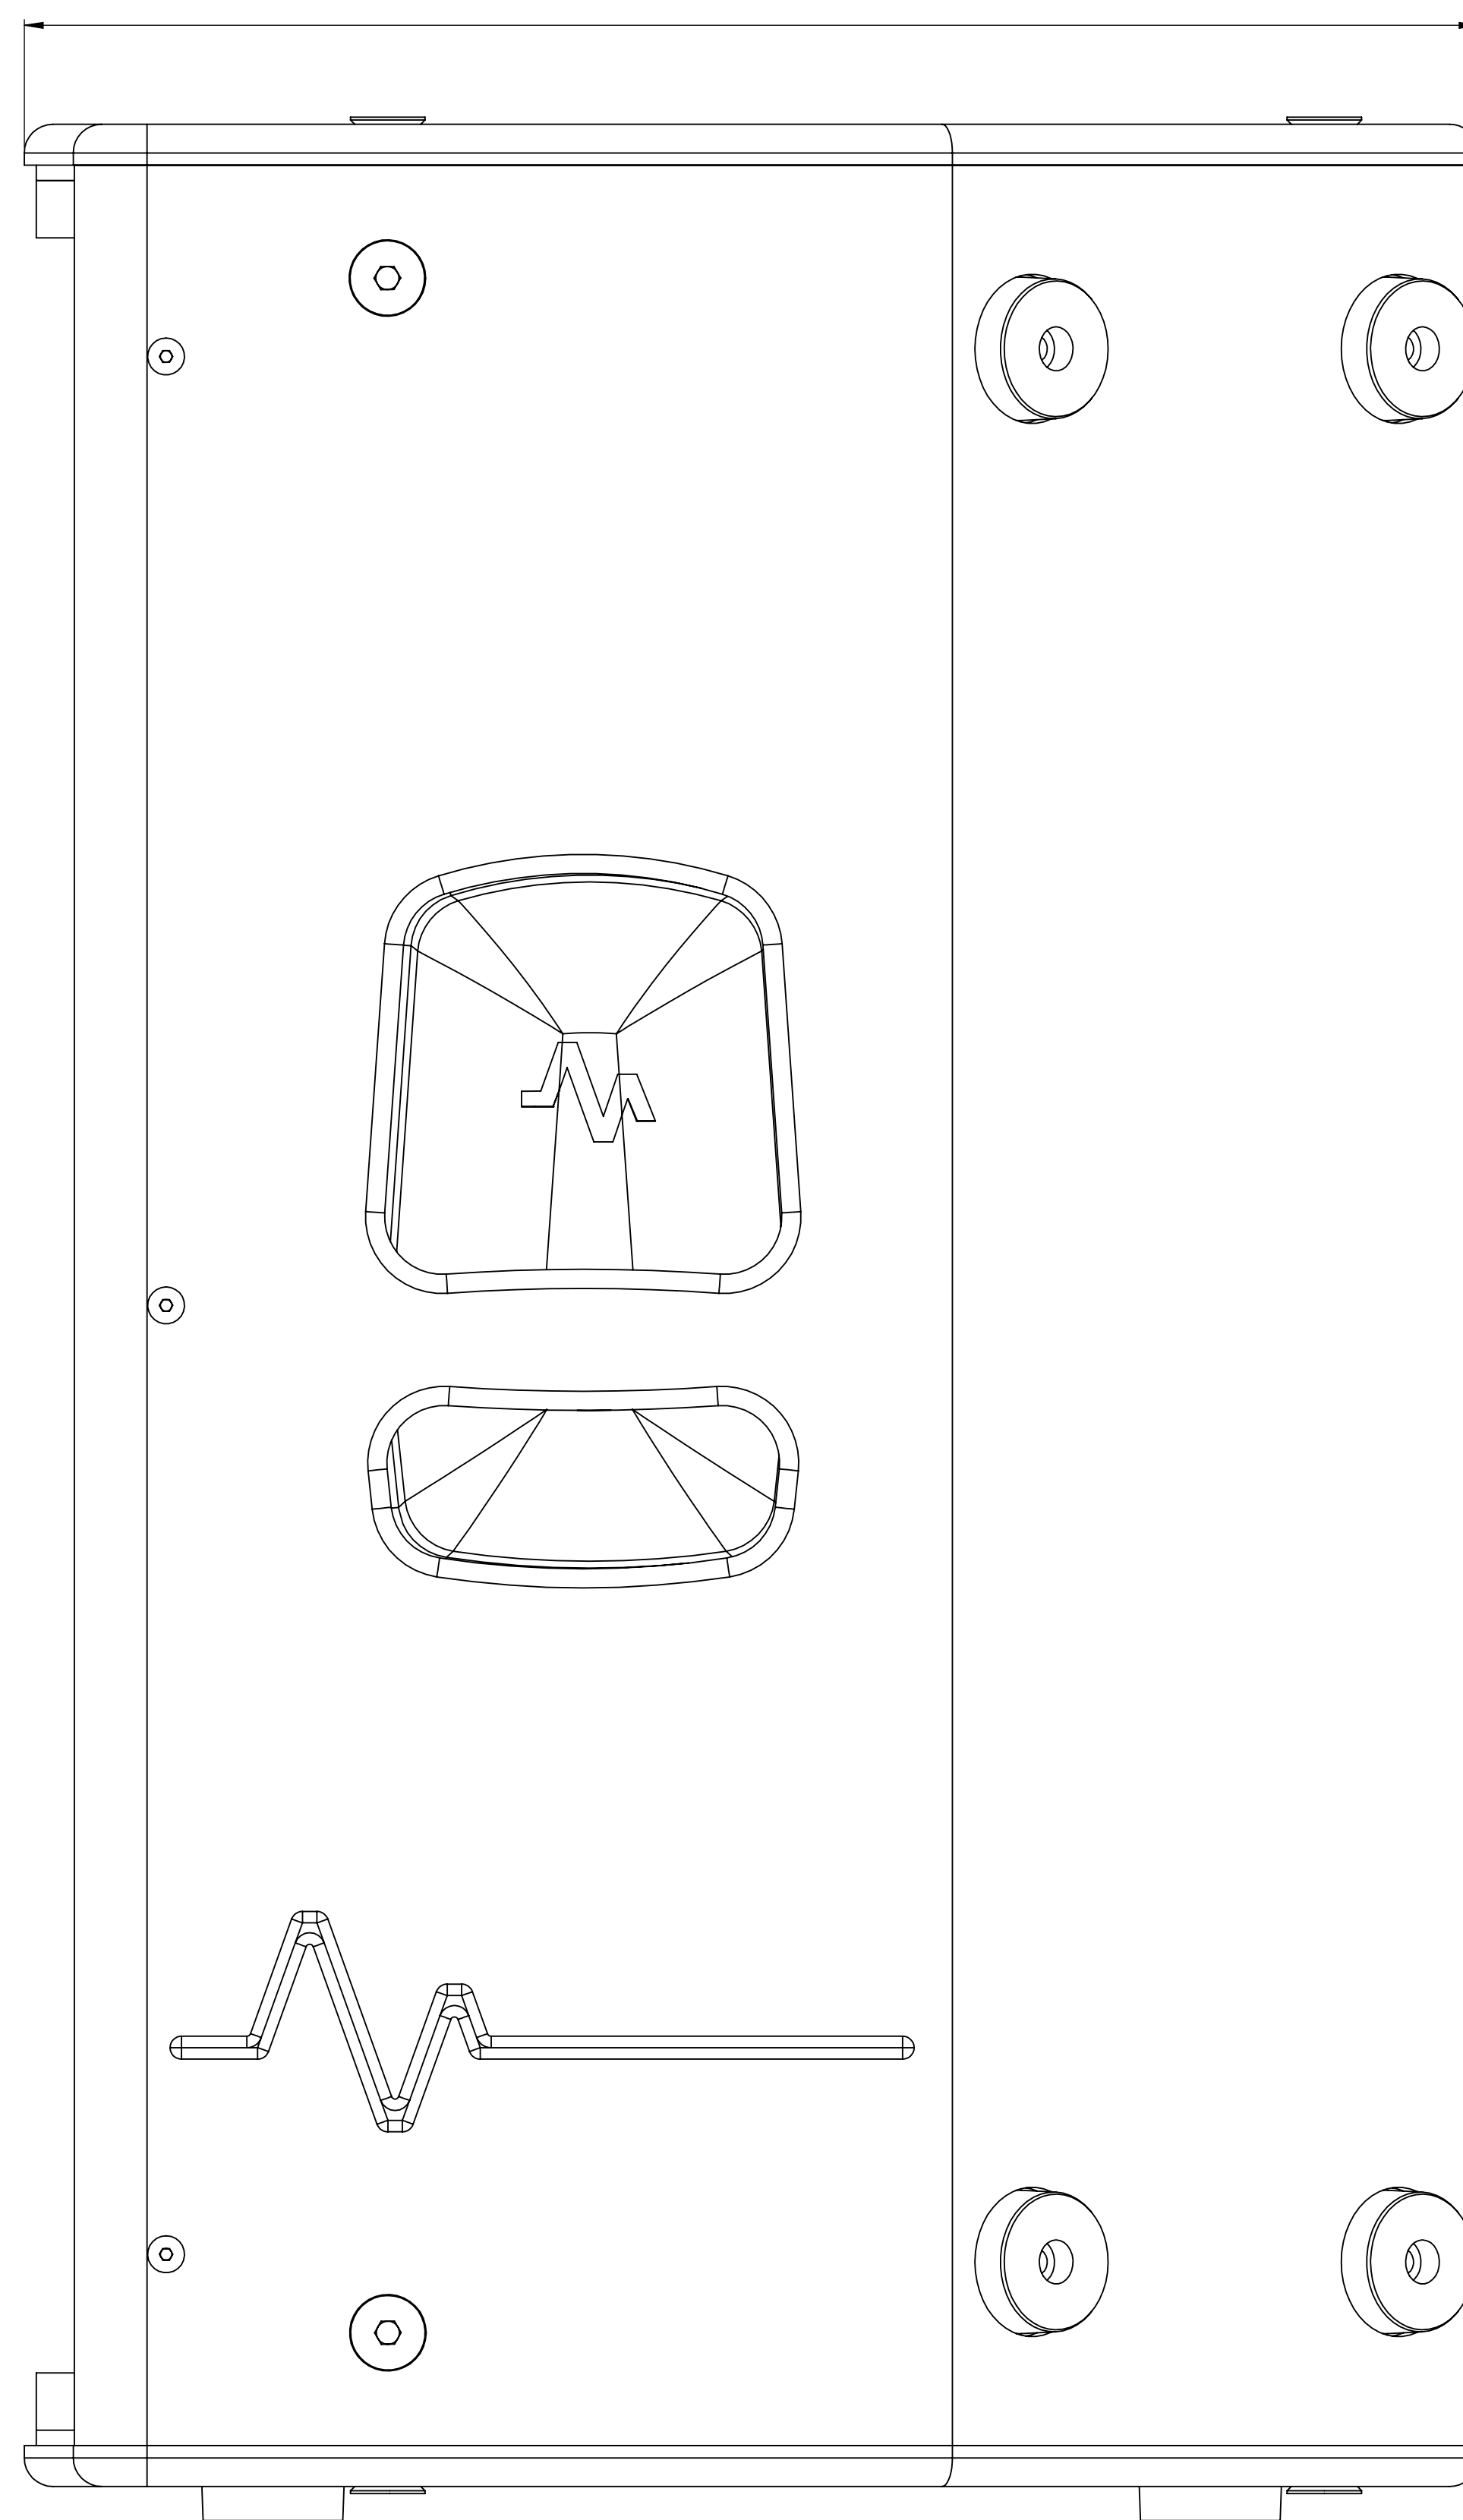

617.40

360.00

380.00

AVA Pro Audio

12" Two way passive speaker 700W program input power rating

Part number: E121 - V2 - 9903	Weight: 22 (kg)	Scale: 1.1.5	REVISION: R0	Volume: 45 (L)	MATERIAL: Birch plywood 15mm	
		SIZE: A0				
Maximum SPL: 129 dB	Dimension: [617*360*380]	Sheet metal		Project: E 121		
Frequency response: 45(Hz) - 20 K(Hz)	Chamfer/Radius: [19.5, 9.5]	Thickness: 1.5mm	Structural Steel			
Speakon input/output connectors	Angle: [30, 45]	Color	Epoxy			Black
Drawn by:	Date:					White
Checked by:	Date:	PROPRIETARY AND CONFIDENTIAL THE INFORMATION CONTAINED IN THIS DRAWING IS THE SOLE PROPERTY OF AVA PRO AUDIO . ANY REPRODUCTION IN PART OR AS A WHOLE WITHOUT THE WRITTEN PERMISSION OF AVA PRO AUDIO IS PROHIBITED.				
Revised by:	Date:					