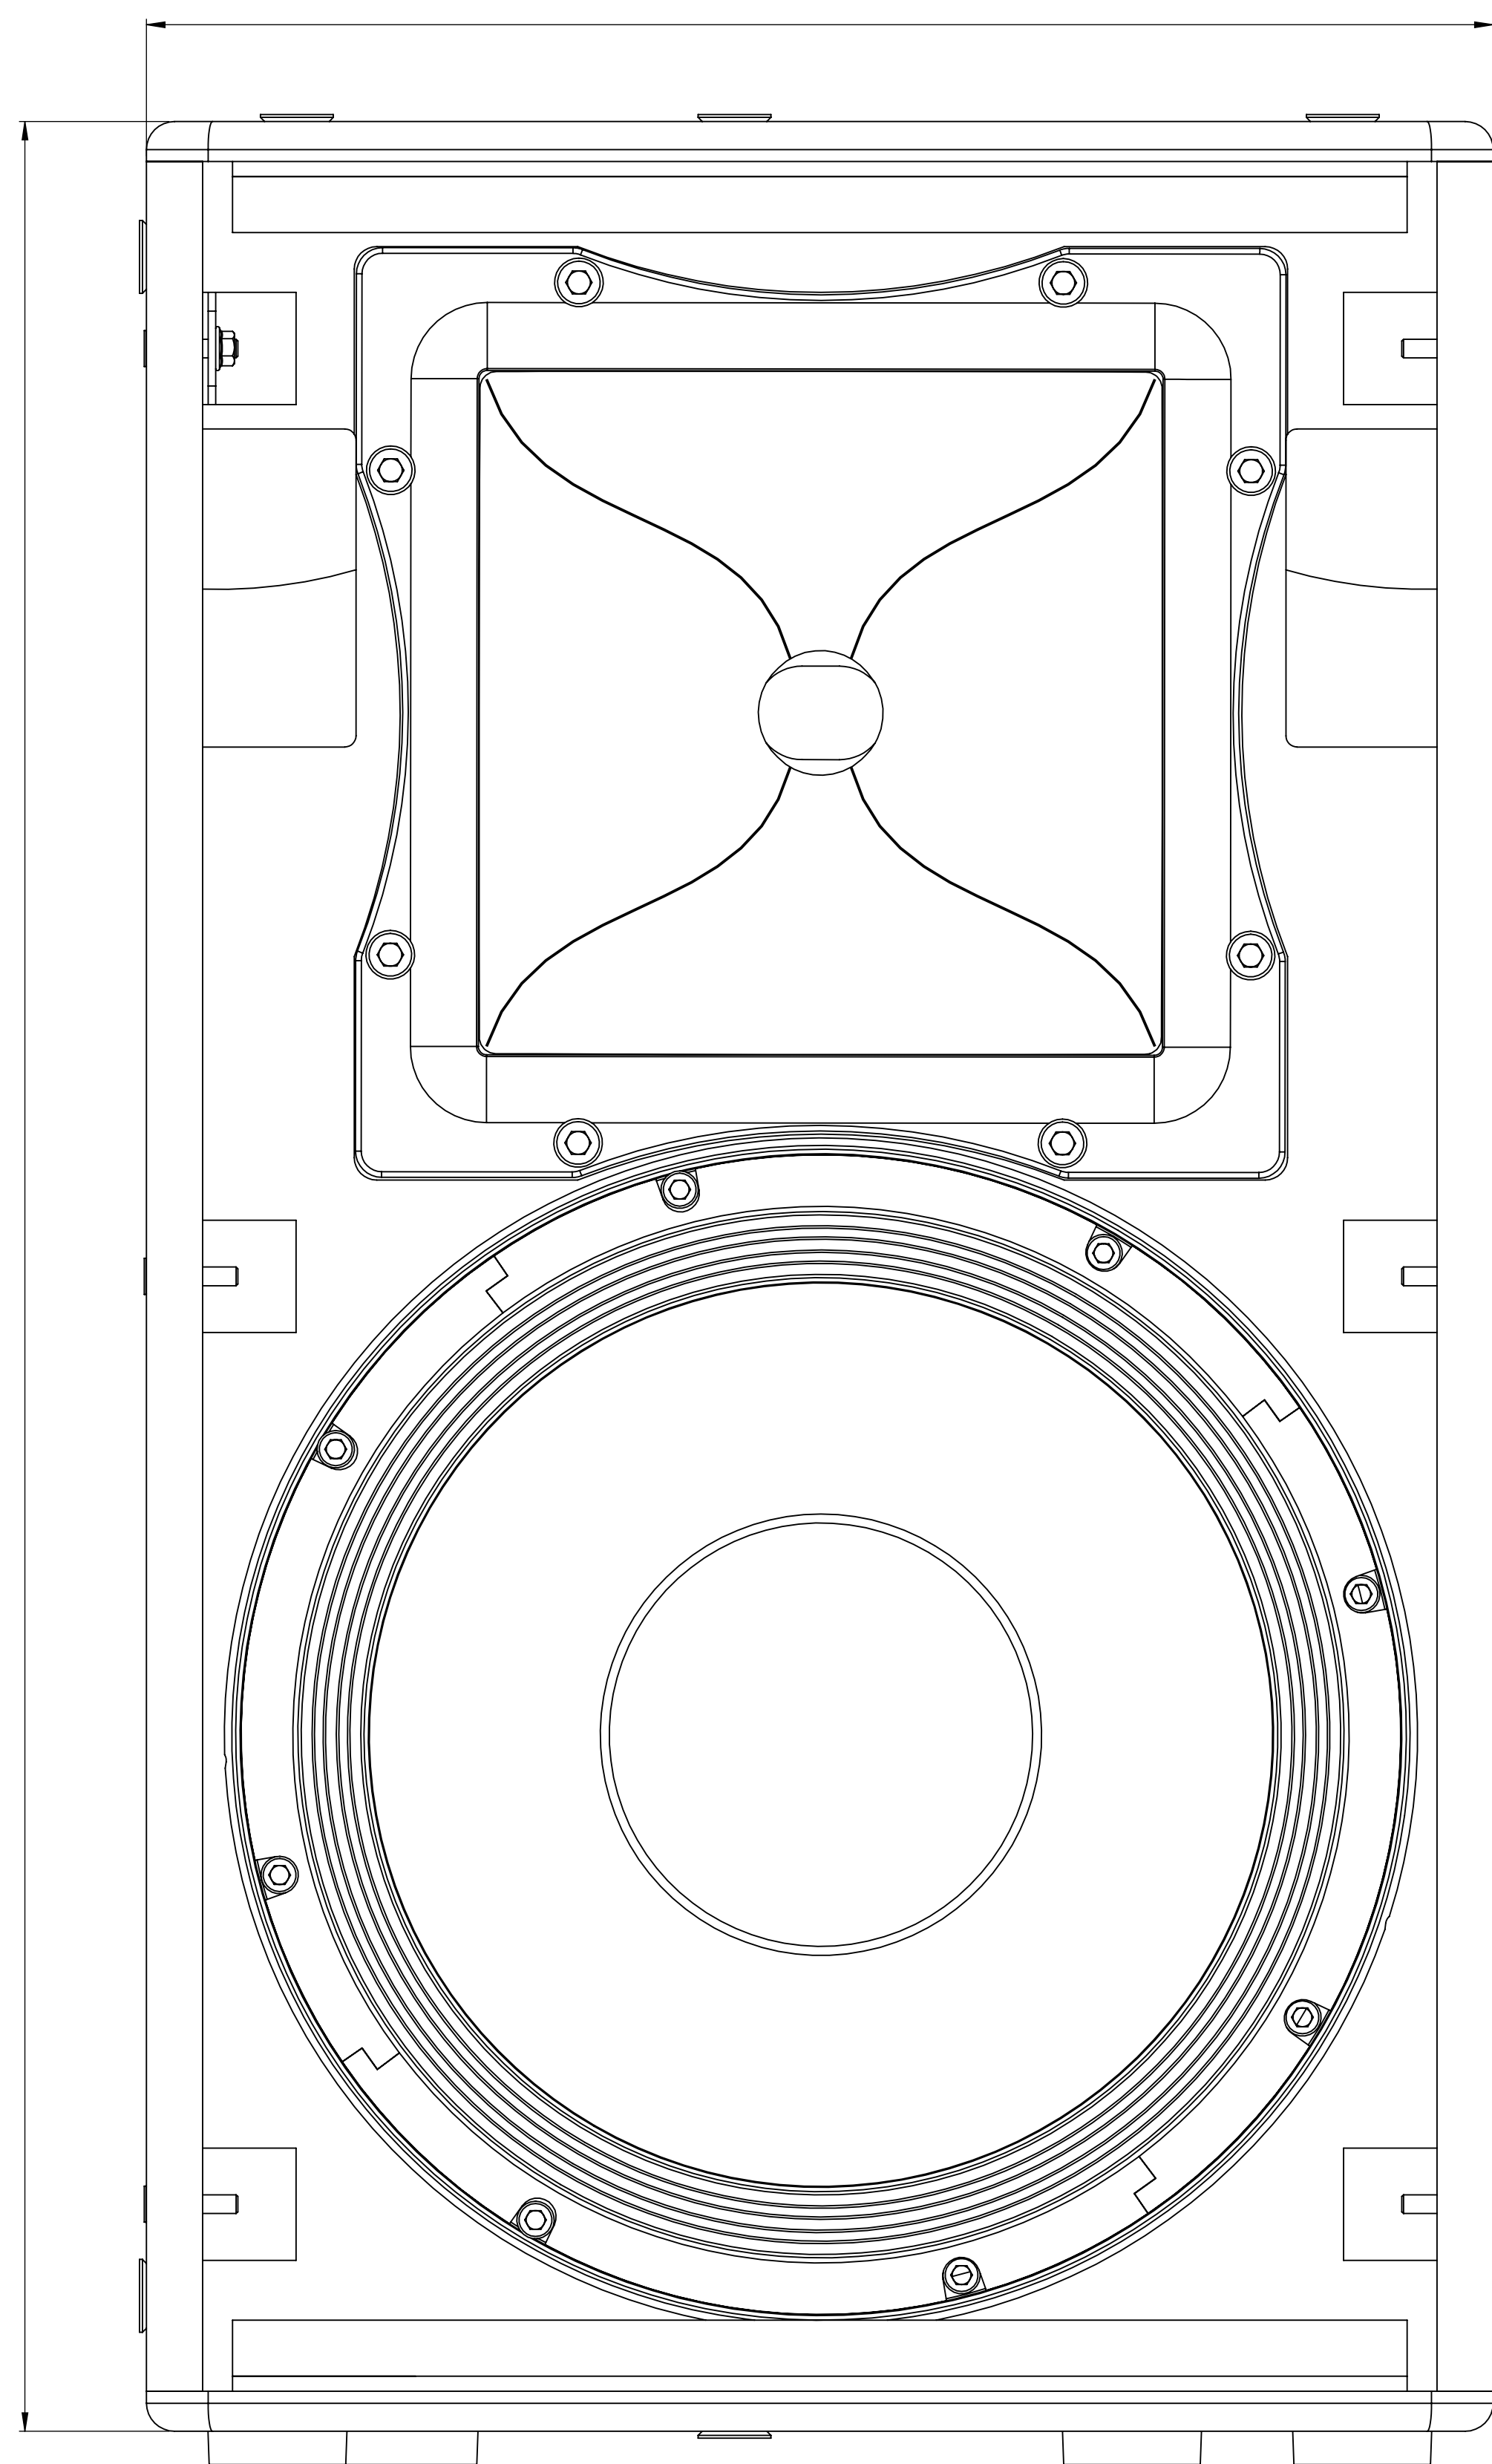

617.40

360.00

380.00

AVA Pro Audio

12" Two way passive speaker 700W program input power rating

Part number: E121 - V2 - 9903	Weight: 22 (kg)	Scale: 1.1.5	REVISION: R0	Volume: 45 (L)	MATERIAL: Birch plywood 15mm	
		SIZE: A0				
Maximum SPL: 129 dB	Dimension: [617*360*380]	Sheet metal		Project: E 121		
Frequency response: 45(Hz) - 20 K(Hz)	Chamfer/Radius: [19.5, 9.5]	Thickness: 1.5mm	Structural Steel			
Speakon input/output connectors	Angle: [30, 45]	Color	Epoxy			Black
Drawn by:	Date:					White
Checked by:	Date:	PROPRIETARY AND CONFIDENTIAL THE INFORMATION CONTAINED IN THIS DRAWING IS THE SOLE PROPERTY OF AVA PRO AUDIO . ANY REPRODUCTION IN PART OR AS A WHOLE WITHOUT THE WRITTEN PERMISSION OF AVA PRO AUDIO IS PROHIBITED.				
Revised by:	Date:					