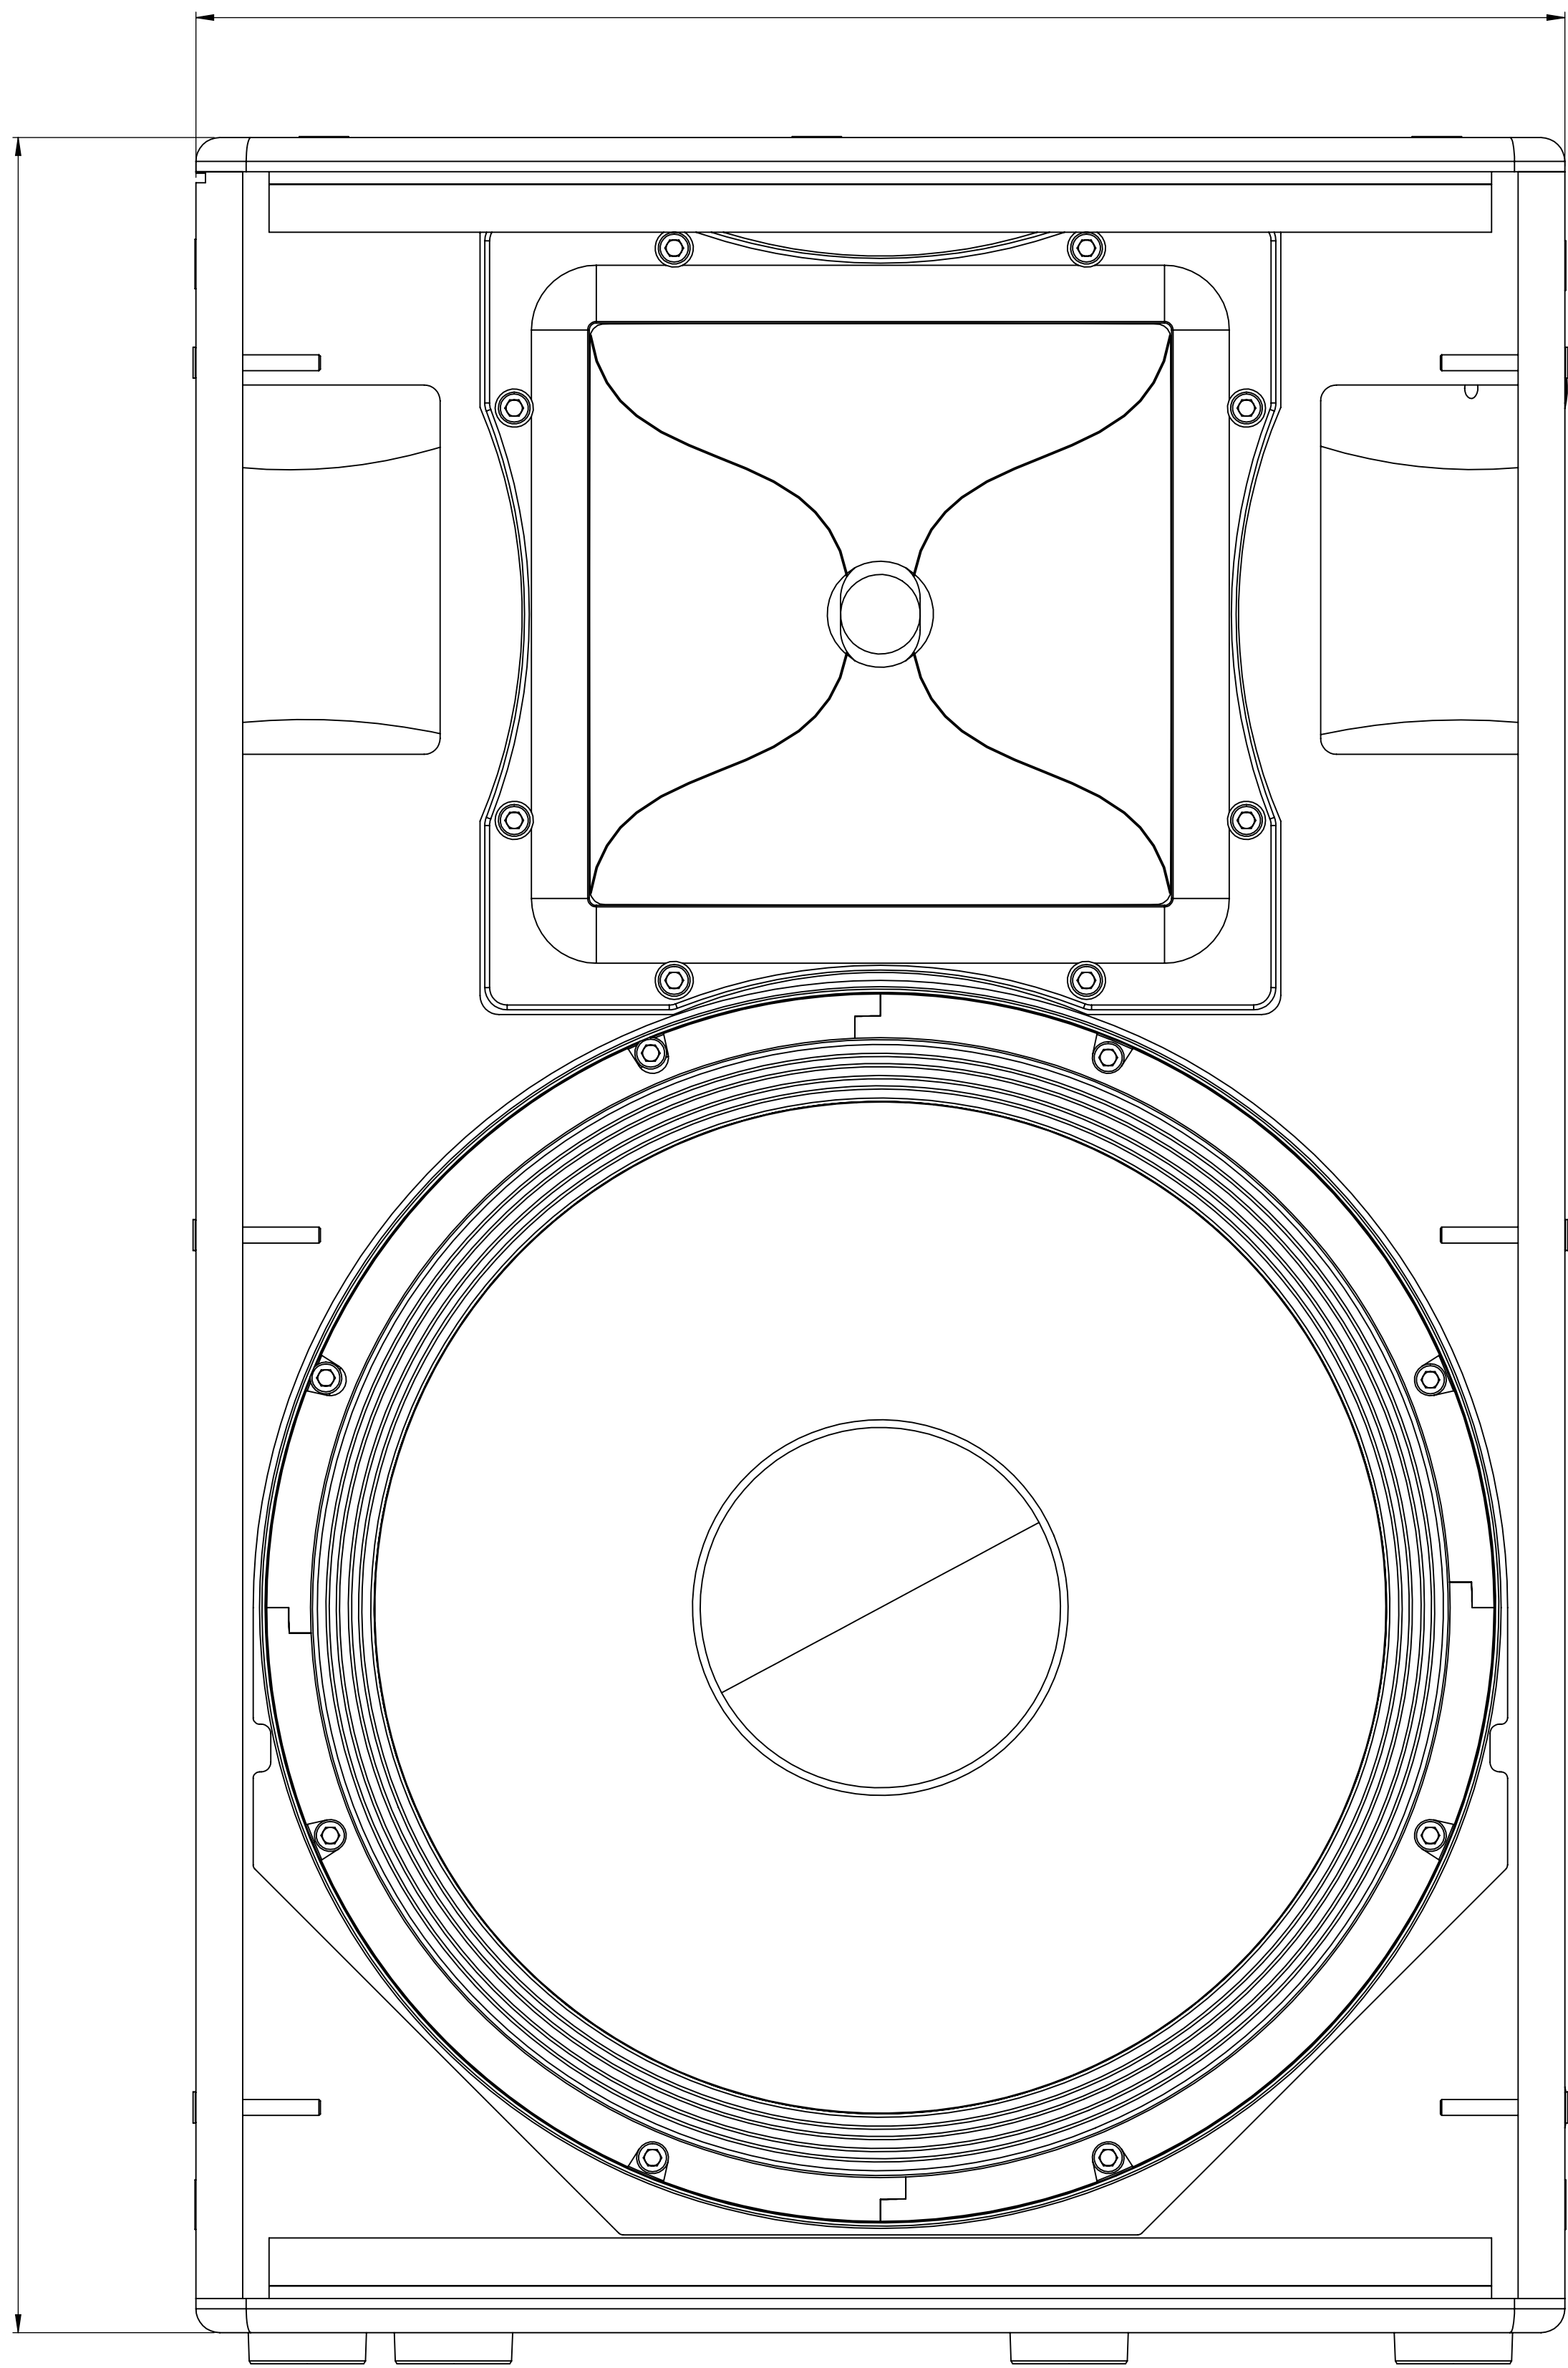

430.00

455.00

689.40

AVA Pro Audio

15" Two way passive speaker 800W program input power rating

Part number: E151 - V2 - 9903	Weight: 27 (kg)	Scale: 1:1.7	REVISION: R7	Volume: 72 (L)	MATERIAL: Birch plywood 15mm
		SIZE: A0			
Maximum SPL: 131 dB	Dimension: [689*455*430]	Sheet metal			Project: E 151
Frequency response: 45(Hz) - 20 K(Hz)	Chamfer/Radius: [19.5-9.5]				
Speakon input/output connectors	Angle: [30, 45]	Color	Epoxy	Black	
Drawn by:	Date:			White	
Checked by:	Date:	PROPRIETARY AND CONFIDENTIAL THE INFORMATION CONTAINED IN THIS DRAWING IS THE SOLE PROPERTY OF AVA PRO AUDIO . ANY REPRODUCTION IN PART OR AS A WHOLE WITHOUT THE WRITTEN PERMISSION OF AVA PRO AUDIO IS PROHIBITED.			
Revised by:	Date:				