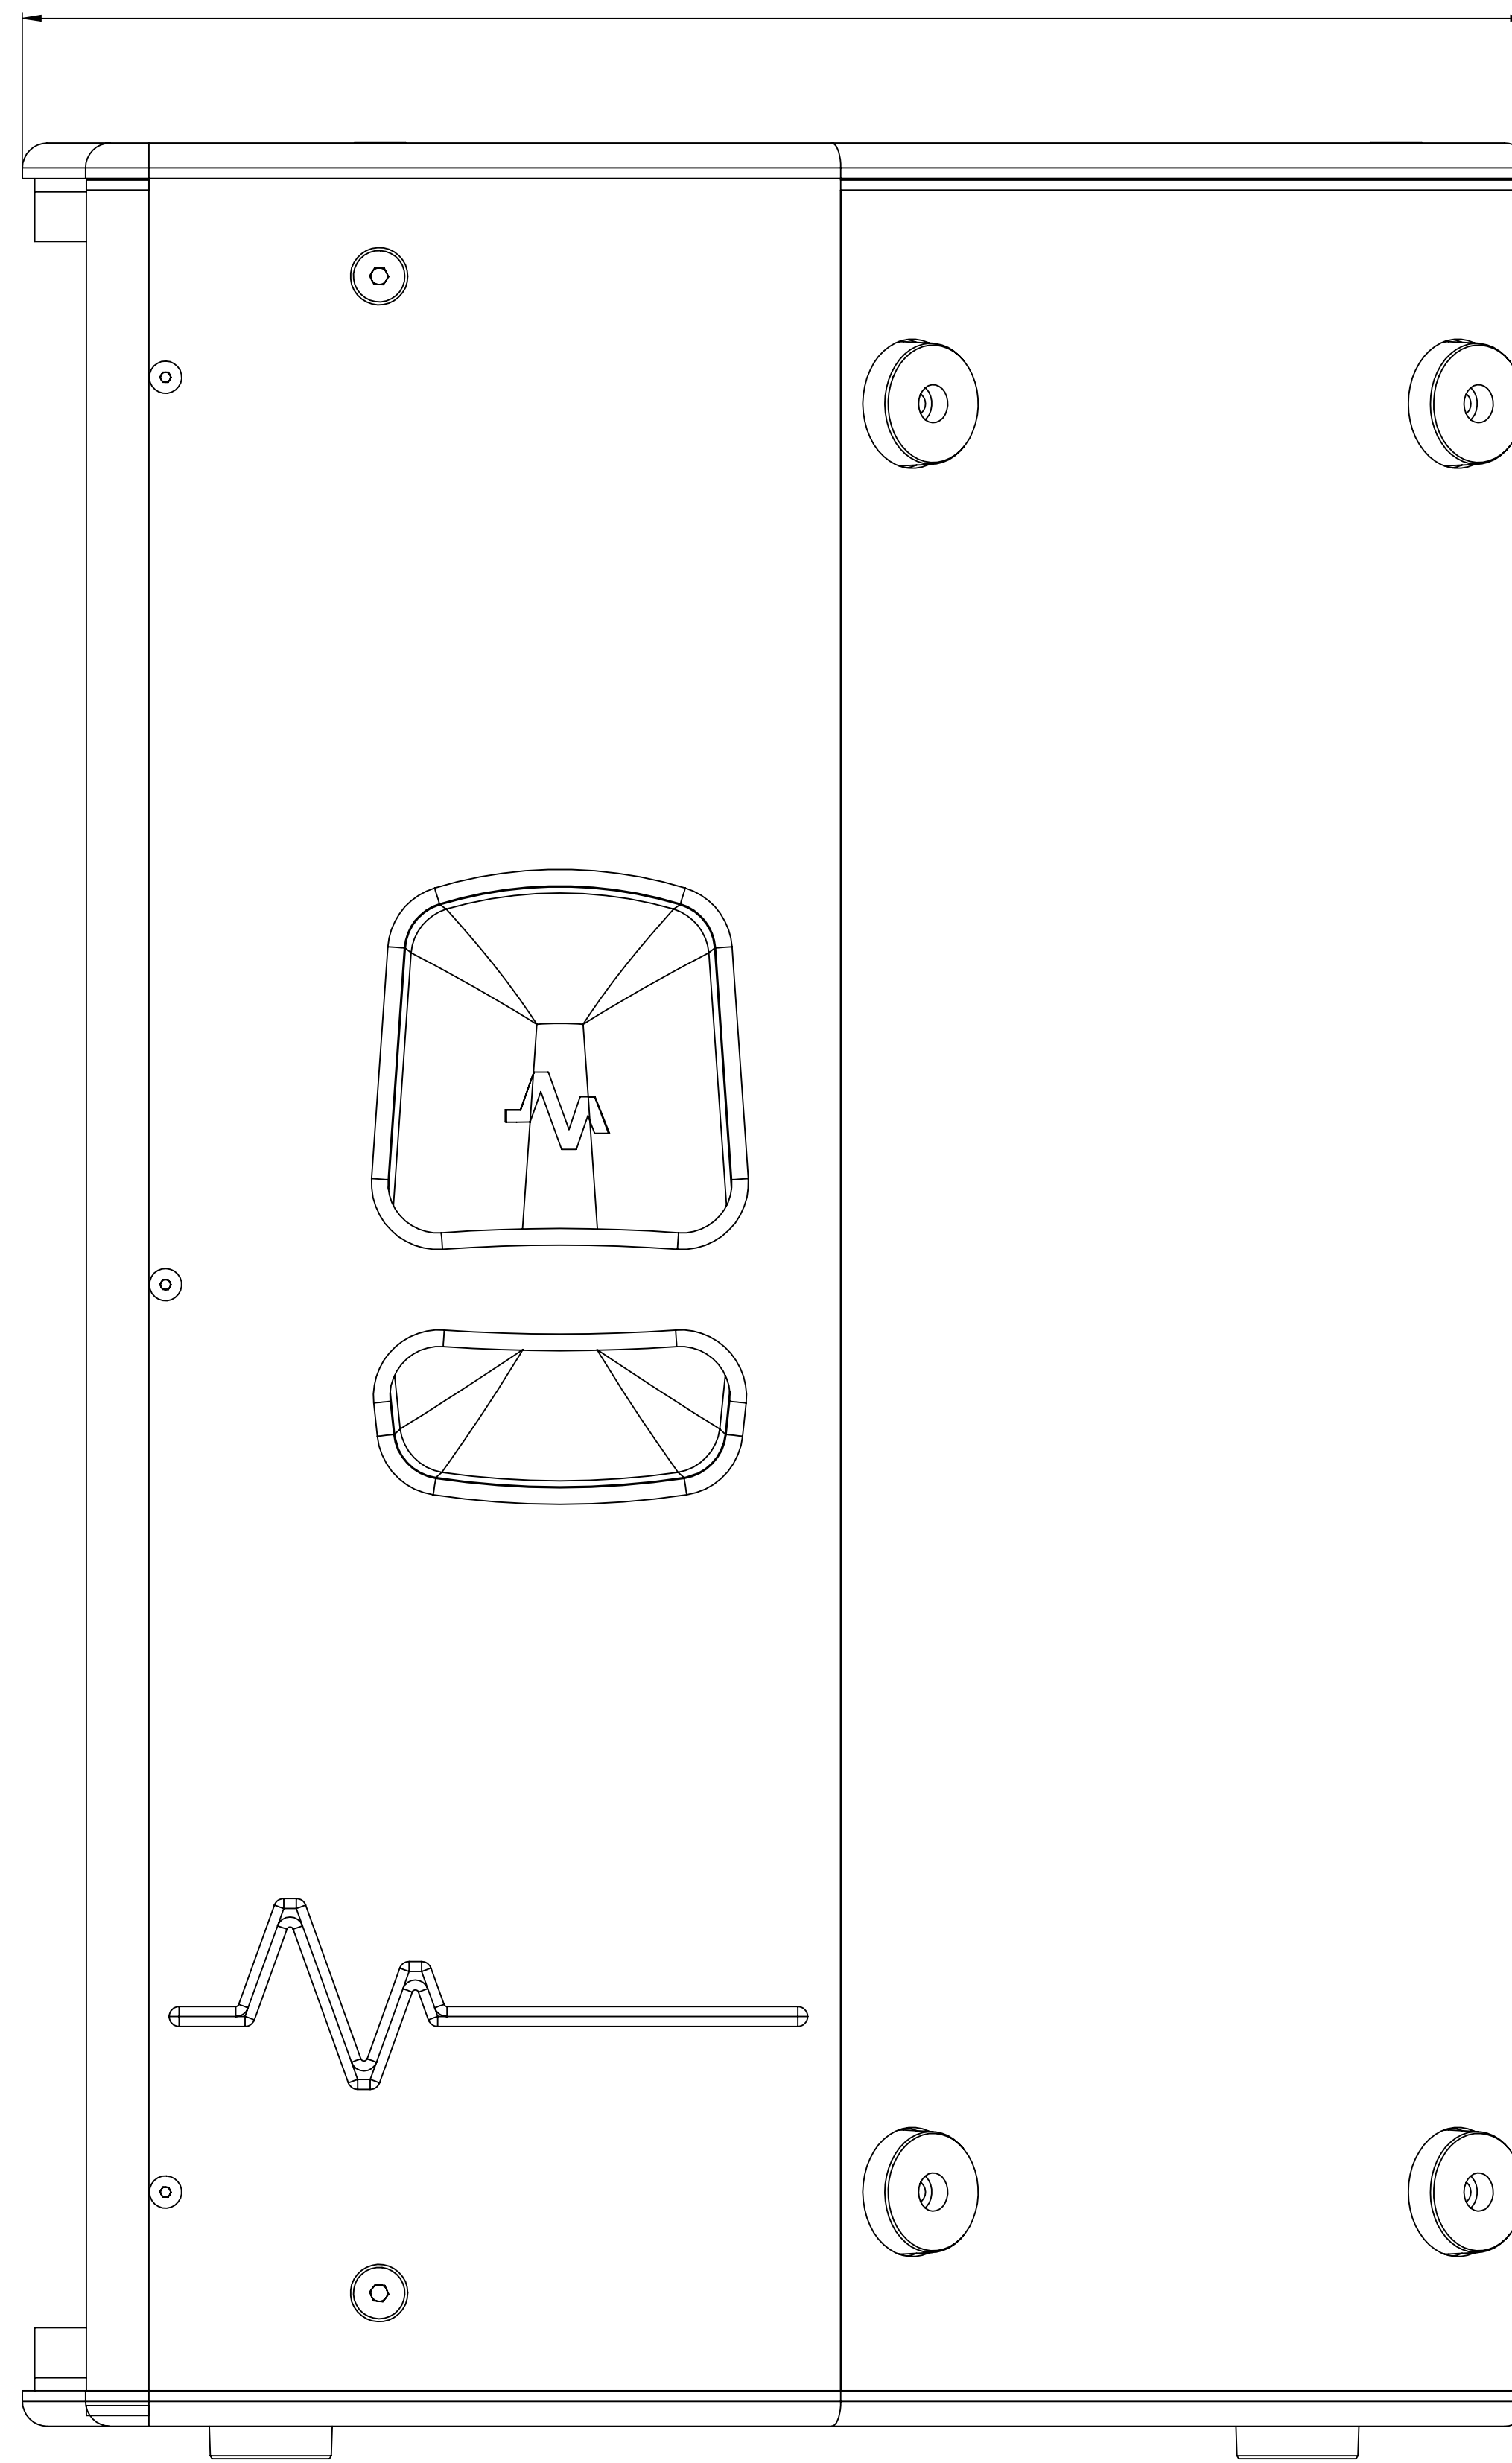

430.00

455.00

689.40

AVA Pro Audio

15" Two way passive speaker 800W program input power rating

Part number: E151 - V2 - 9903	Weight: 27 (kg)	Scale: 1:1.7	REVISION: R7	Volume: 72 (L)	MATERIAL: Birch plywood 15mm
		SIZE: A0			
Maximum SPL: 131 dB	Dimension: [689*455*430]	Sheet metal			Project: E 151
Frequency response: 45(Hz) - 20 K(Hz)	Chamfer/Radius: [19.5-9.5]				
Speakon input/output connectors	Angle: [30, 45]	Color	Epoxy	Black	
Drawn by:	Date:			White	
Checked by:	Date:	PROPRIETARY AND CONFIDENTIAL THE INFORMATION CONTAINED IN THIS DRAWING IS THE SOLE PROPERTY OF AVA PRO AUDIO . ANY REPRODUCTION IN PART OR AS A WHOLE WITHOUT THE WRITTEN PERMISSION OF AVA PRO AUDIO IS PROHIBITED.			
Revised by:	Date:				